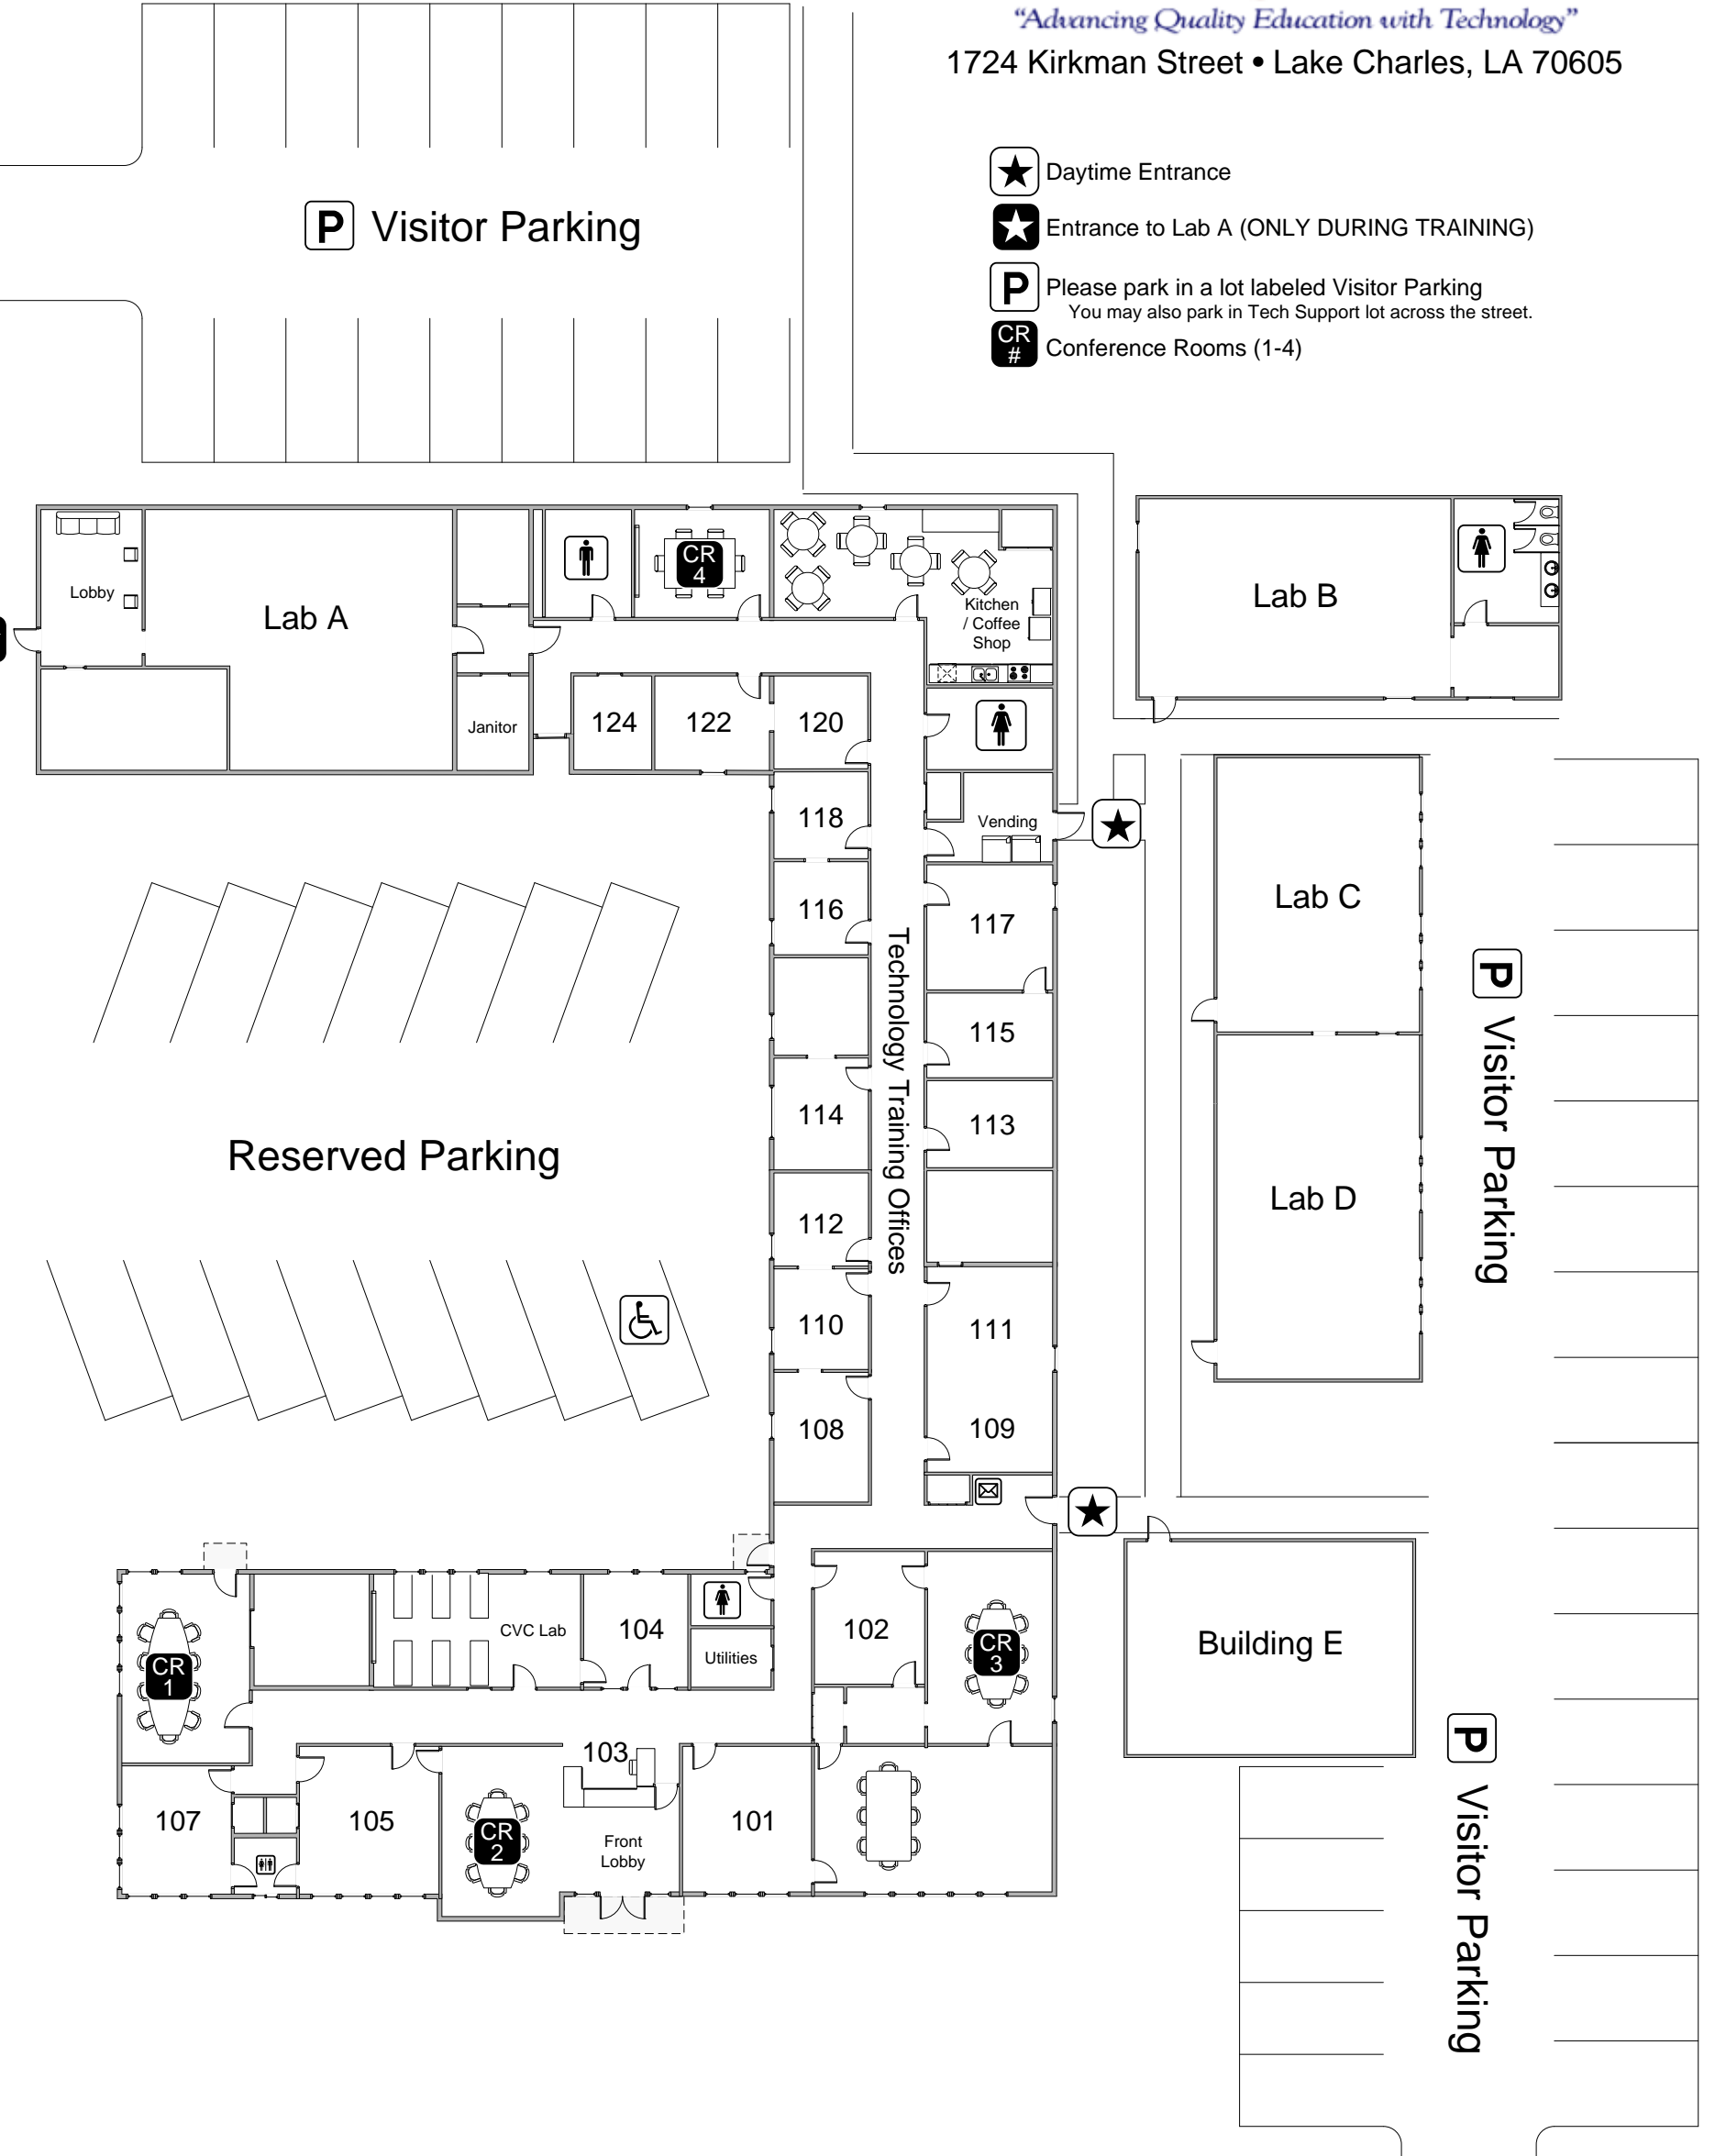

"Advancing Quality Education with Technology"

1724 Kirkman Street • Lake Charles, LA 70605

- Daytime Entrance
- Entrance to Lab A (ONLY DURING TRAINING)
- Please park in a lot labeled Visitor Parking
You may also park in Tech Support lot across the street.
- Conference Rooms (1-4)

9th Street

Kirkman Street