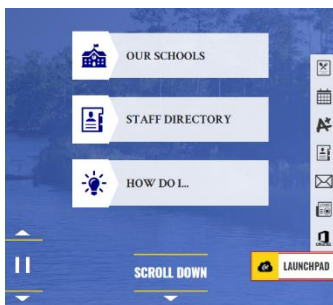

Students will login to **Launchpad** for online resources (CLEVER, Amplify Reading, Zearn). Students can to their **Launchpad** from home by going to the E. K. Key or CPSB website.

Eureka Math:

ELA Guidebook: