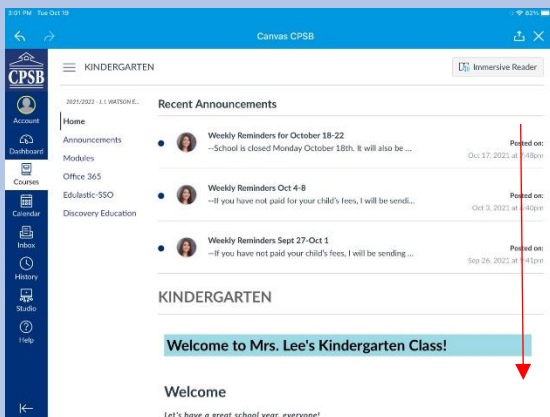

Upon the Home page, you will see the most recent announcements. Scroll down and click on Homework.