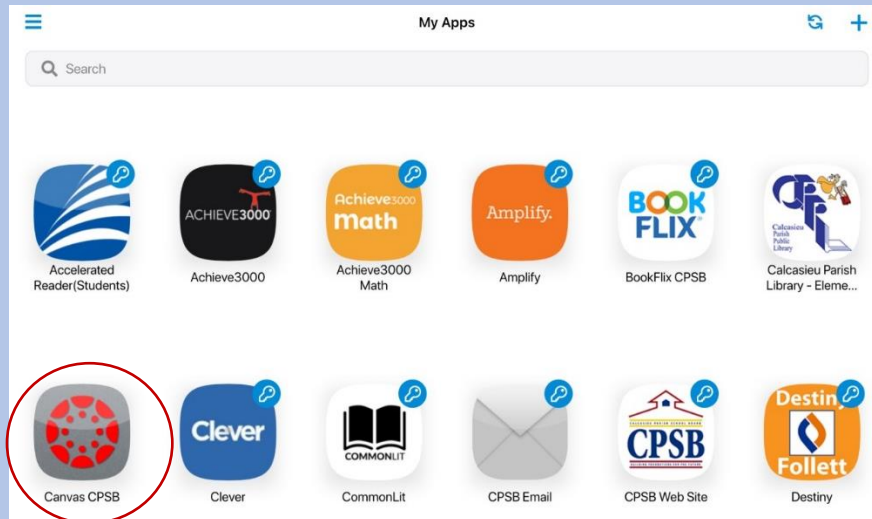

CANVAS CLASS LOGIN

Login into your student's Launchpad using the QR code or username/password located in their binder.

On Computer

On Mobile with Launchpad App

Click on the Canvas App

First time logins require CPSB/Microsoft Login. Login usernames and passwords in student binder by QR codes