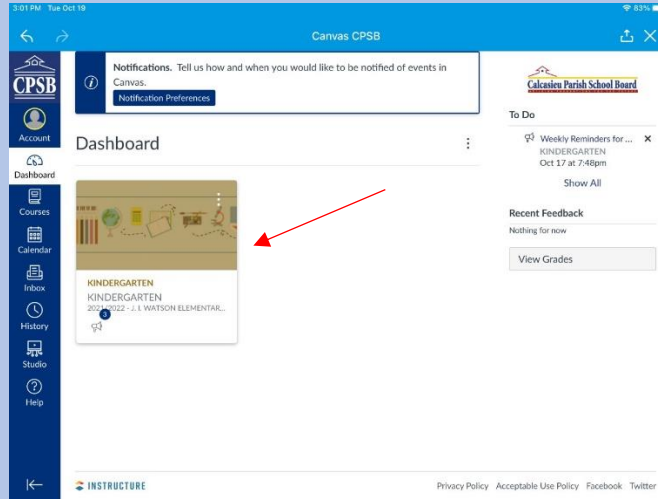

Click on the Kindergarten course box.