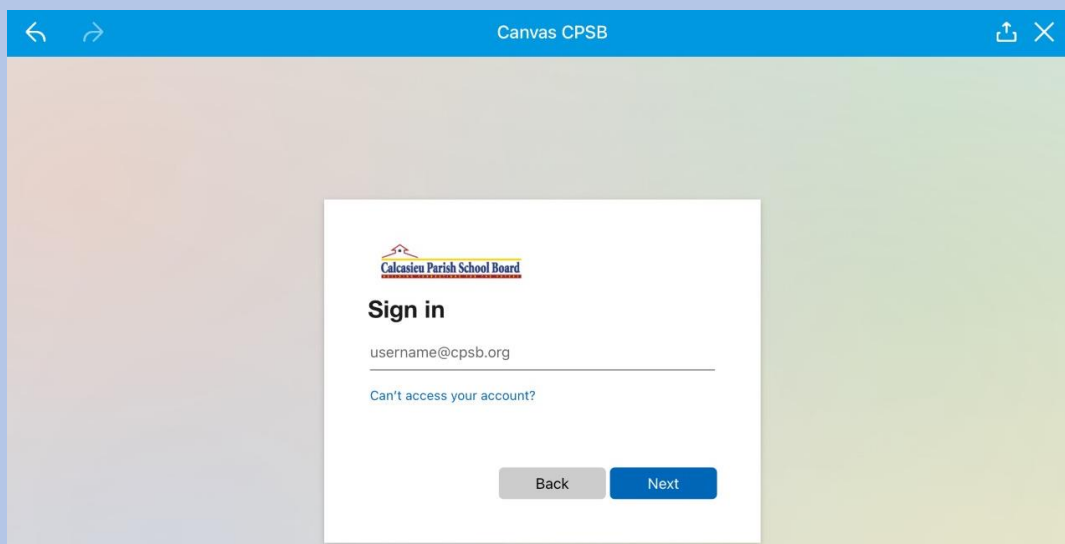

CANVAS CLASS LOGIN

Login into your student's Launchpad using the QR code or username/password located in their binder.

On Computer

On Mobile with Launchpad App

Click on the Canvas App

First time logins require CPSB/Microsoft Login. Login usernames and passwords in student binder by QR codes