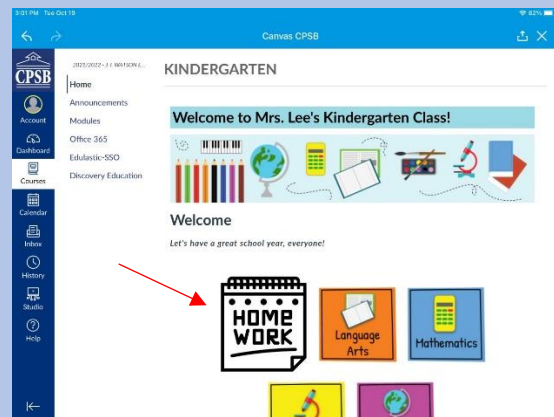

Upon the Home page, you will see the most recent announcements. Scroll down and click on Homework.