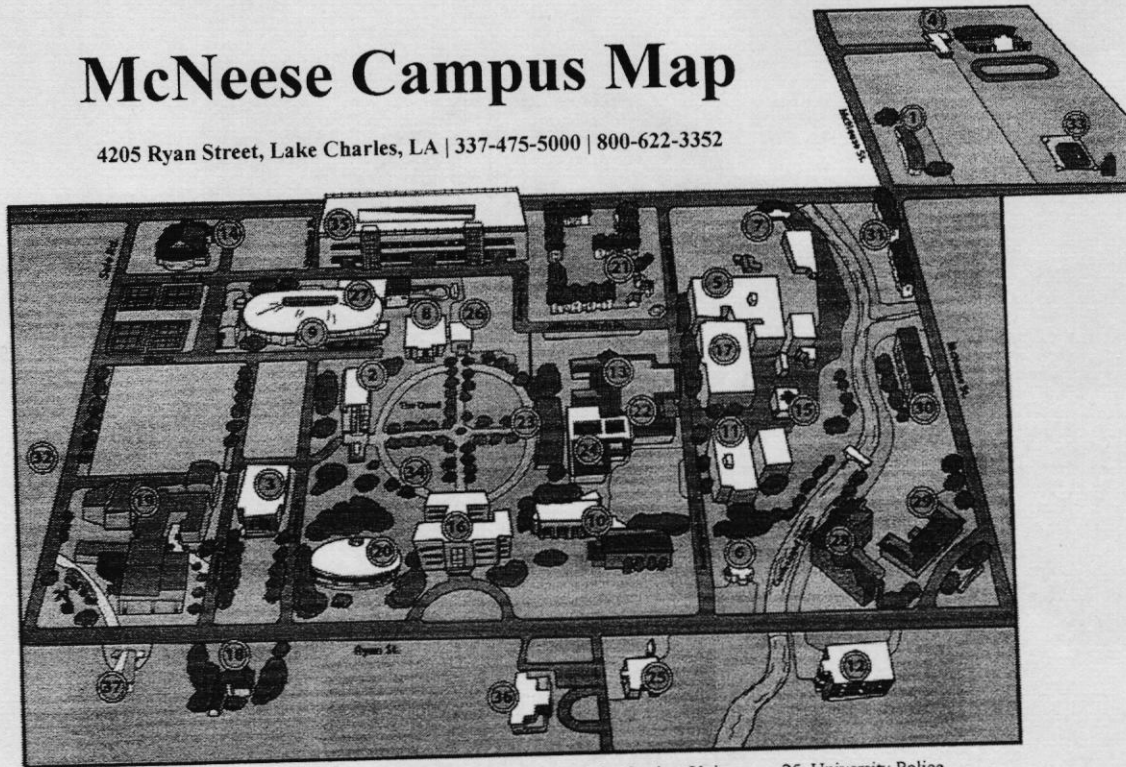

sgoins@mcneese.edu

(map of McNeese campus on other side)

McNeese Campus Map

4205 Ryan Street, Lake Charles, LA | 337-475-5000 | 800-622-3352

- | | | |
|--|---|--|
| 1. Stream Alumni Center | 13. Holbrook Student Union/Student Union Complex | 25. University Police |
| 2. Burton Business Center | 14. Hardtner Hall | 26. Memorial Gymnasium |
| 3. F.G. Bulber Auditorium | 15. Watkins Infirmary | 27. Ward Memorial Arena/Rec Complex |
| 4. Jack V. Doland Athletics Complex | 16. Kaufman Hall | 28. Burton Hall |
| 5. Drew Hall | 17. Kirkman Hall | 29. Student Central/Chozen Hall |
| 6. H.C. Drew Enrollment Information Center | 18. President's Home | 30. Collette Hall |
| 7. Facility Planning & Management Complex | 19. Shearman Fine Arts Center | 31. Sallier/Bel Gardens |
| 8. Farrar Hall | 20. Smith Hall | 32. Hodges Street Field House |
| 9. Annex | 21. Student Housing and Residence Life/King, Watkins and Zigler Halls | 33. Frank E. Landry Jr. Baseball Complex |
| 10. Frasch Hall | 22. Student Services/Student Union Complex | 34. The Quad |
| 11. Frazar Memorial Library | 23. Student Union Annex | 35. The Parking Garage |
| 12. Gayle Hall | 24. University Bookstore | 36. The SEED Center |
| | | 37. KBYS |

Driving Directions from the West

Take Interstate Highway 10 east into Calcasieu Parish, Louisiana, then change to Interstate Highway 210 when approaching Lake Charles. From Interstate Highway 210, take exit 6A (Ryan Street) in Lake Charles. Turn left from the exit ramp onto College Street and drive east for 1/10 of a mile to the intersection of College Street and Ryan Street. Turn right onto Ryan Street and drive south for one mile. After you cross Sale Road, you will see the university on your left.