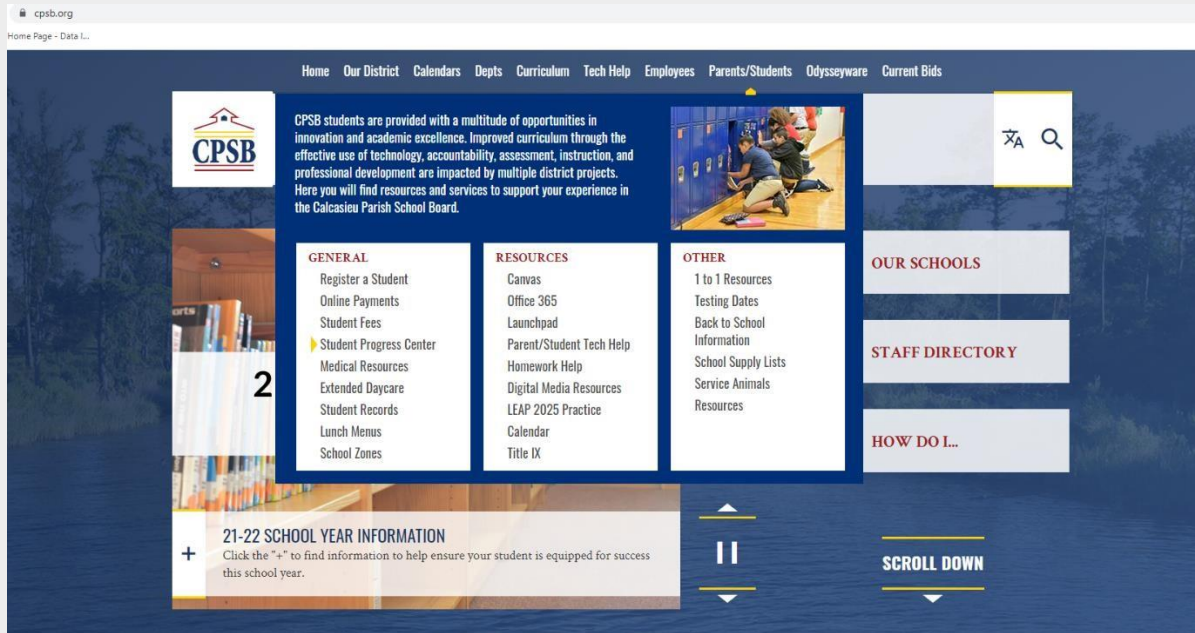

Once you've clicked on Student Progress Center the following screen will appear. In this screen you will click on **Register New Student**.