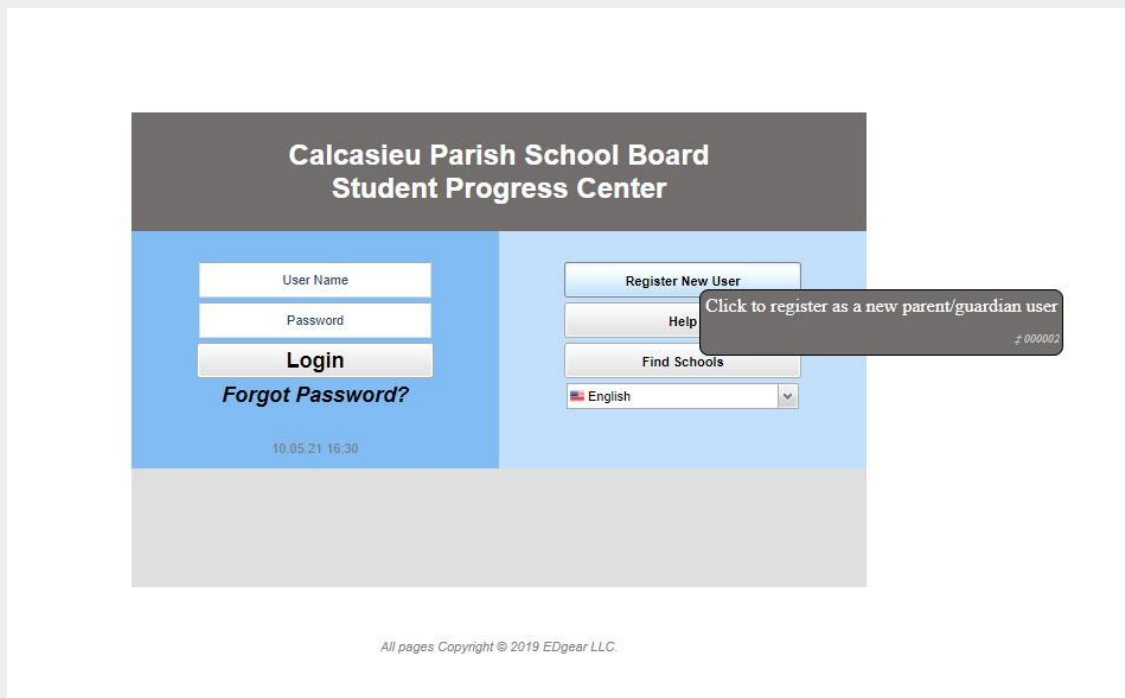

Once you've clicked on Student Progress Center the following screen will appear. In this screen you will click on **Register New Student**.